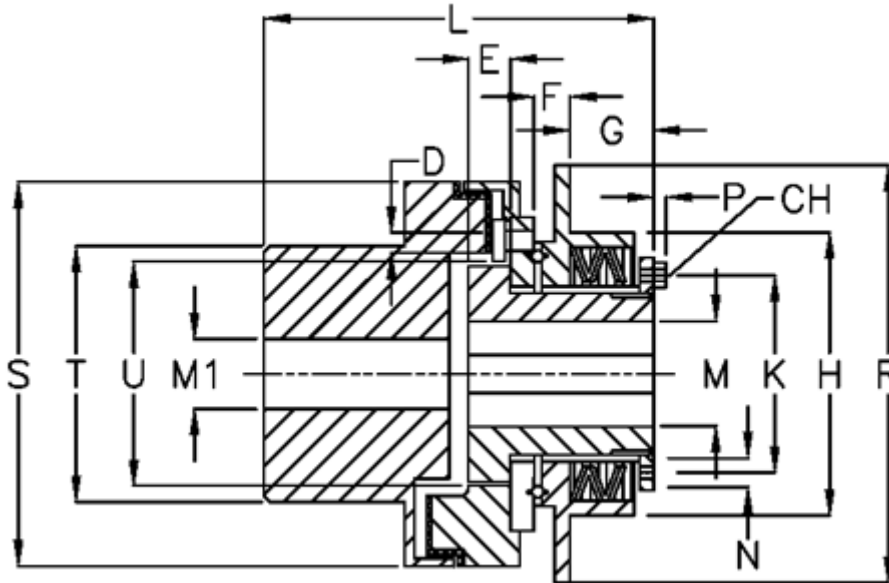

Article number: 46962532

Description: Synchron mini G 25 M

## Measures

D	= 6xM5	L	= 98.0	U = 48
Disc spring mounting	= 3x1M	M1 max	= 35	
Disc spring version	= M - medium	M max	= 25	
E	= 17.0	M min	= 10	
F	= 7.0	P	= 4.0	
G	= 23.0	R	= 100	
H	= 74	S	= 82	
K	= 54	T	= 53	